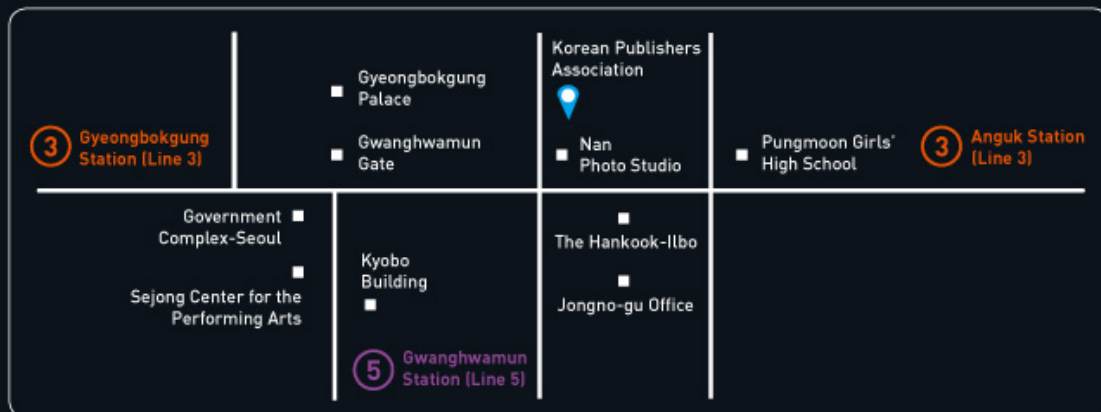

INVITATION

JULY 9TH 7PM-8PM

BOOK LAUNCHING FOR *KOREAN GARDENS* With the Author, Jill Matthews

Location: KOREAN PUBLISHERS ASSOCIATION,
6 Samcheong-ro, Jongno-gu, Seoul 03062, Korea

- * Parking Lot is available at Gyeongbokgung Palace with fee.
- * Subway
Line 3 Anguk Station (exit no. 1) or Gyeongbokgung Station (exit no. 5)
Line 5 Gwanghwamun Station (exit no. 2)
- * E-mail inquiries: syha@hollym.co.kr